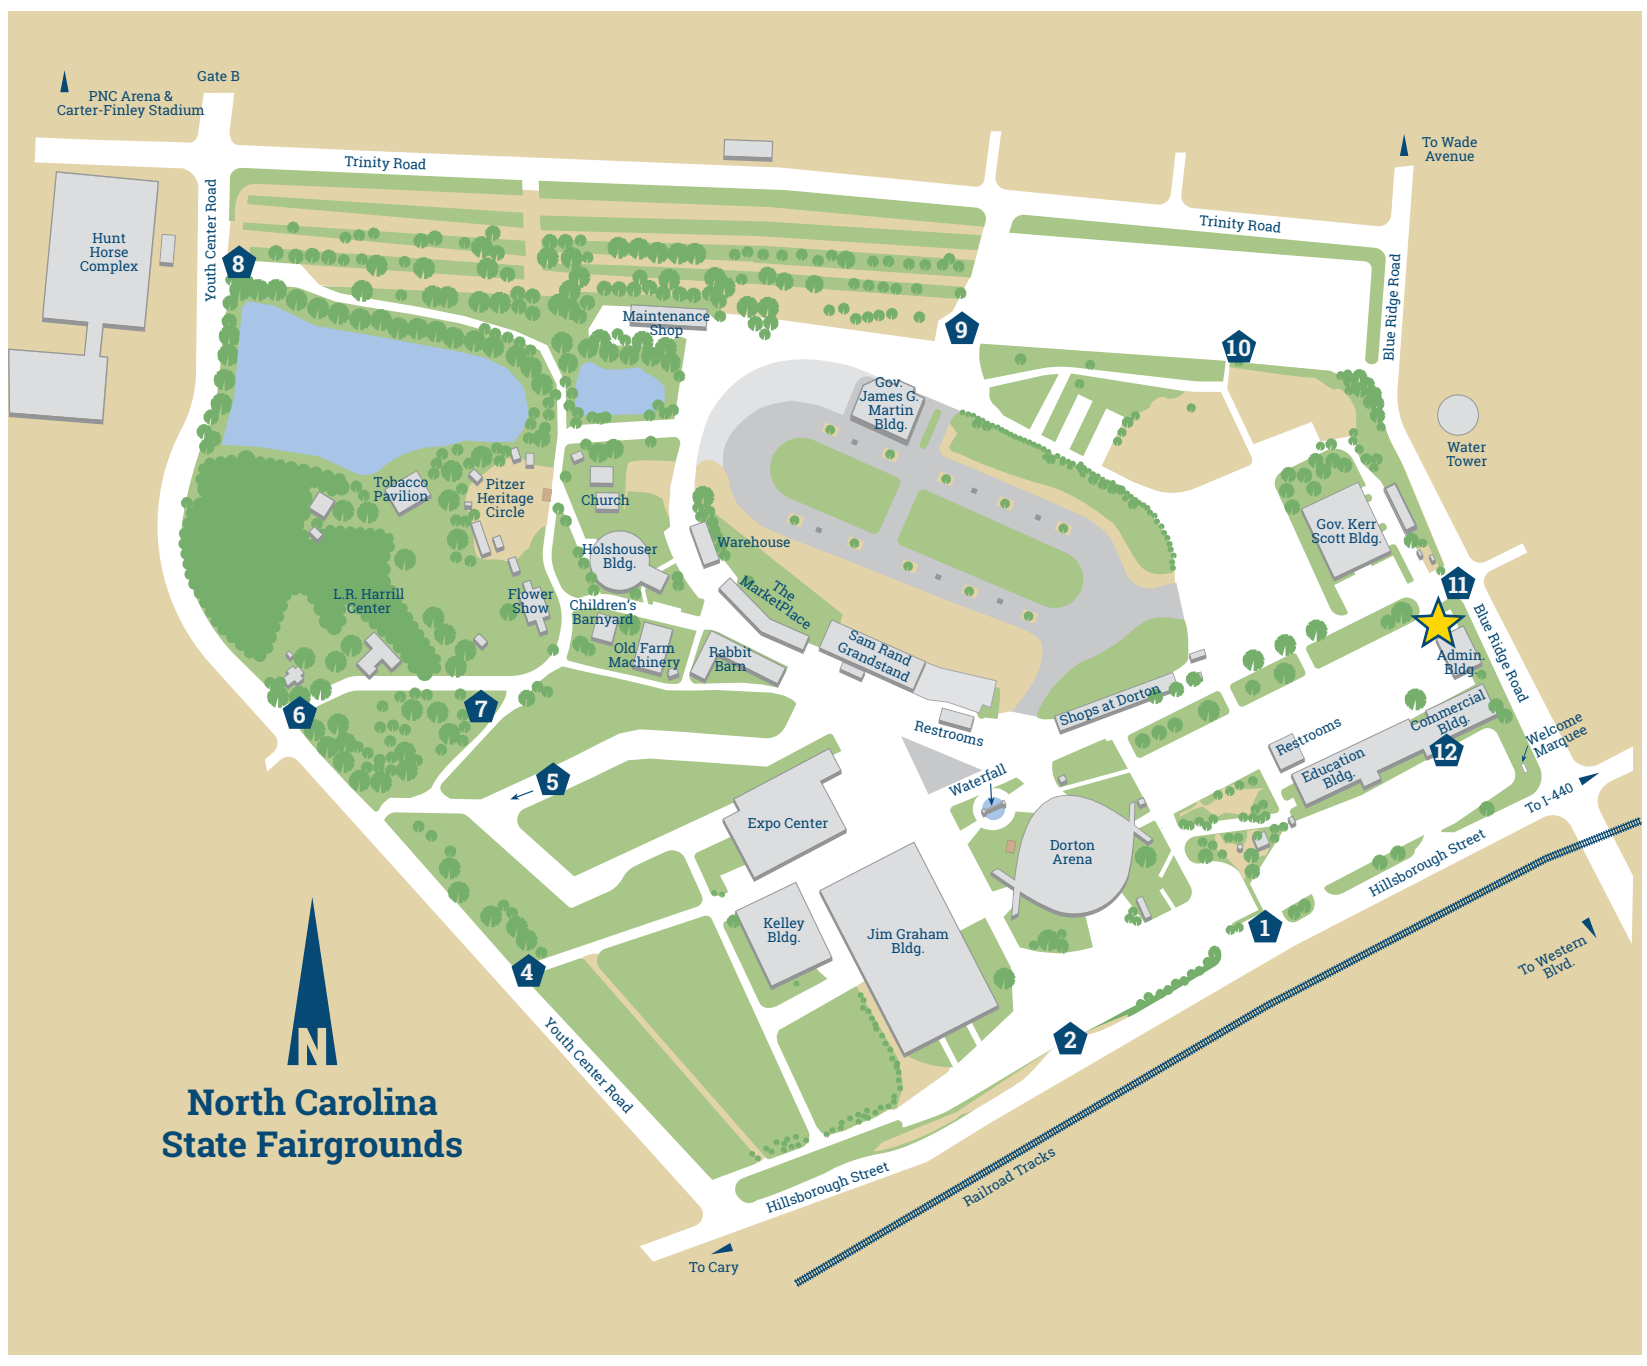

North Carolina State Fairgrounds

Gate B
PNC Arena & Carter-Finley Stadium

To Wade Avenue

Youth Center Road

Trinity Road

Trinity Road

Blue Ridge Road

Water Tower

Blue Ridge Road

Welcome Marquee

To I-440

To Western Blvd.

To Cary

Hillsborough Street

Railroad Tracks

Hunt Horse Complex

1

12

11

Tobacco Pavilion

Pitzer Heritage Circle

Church

Holshouser Bldg.

Warehouse

The Marketplace

Children's Barnyard

Old Farm Machinery

Rabbit Barn

Sam Hand Grandstand

Restrooms

Waterfall

Shops at Dorton